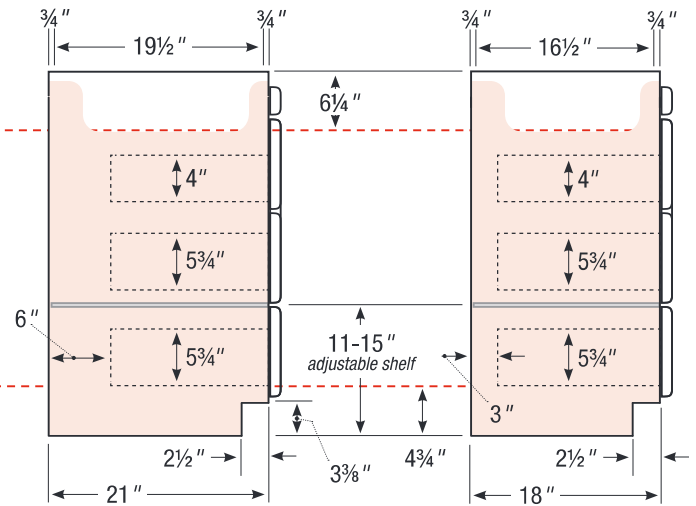

Basin placement range varies with brand and model.
Shown is for Kohler 2210.

Internal Divider ■■■■■■

30" Vanity

Right Hand Drawers
30" wide
34½" tall
21" or 18" front-to-back

21" or 18" front-to-back option

Internal Dividers